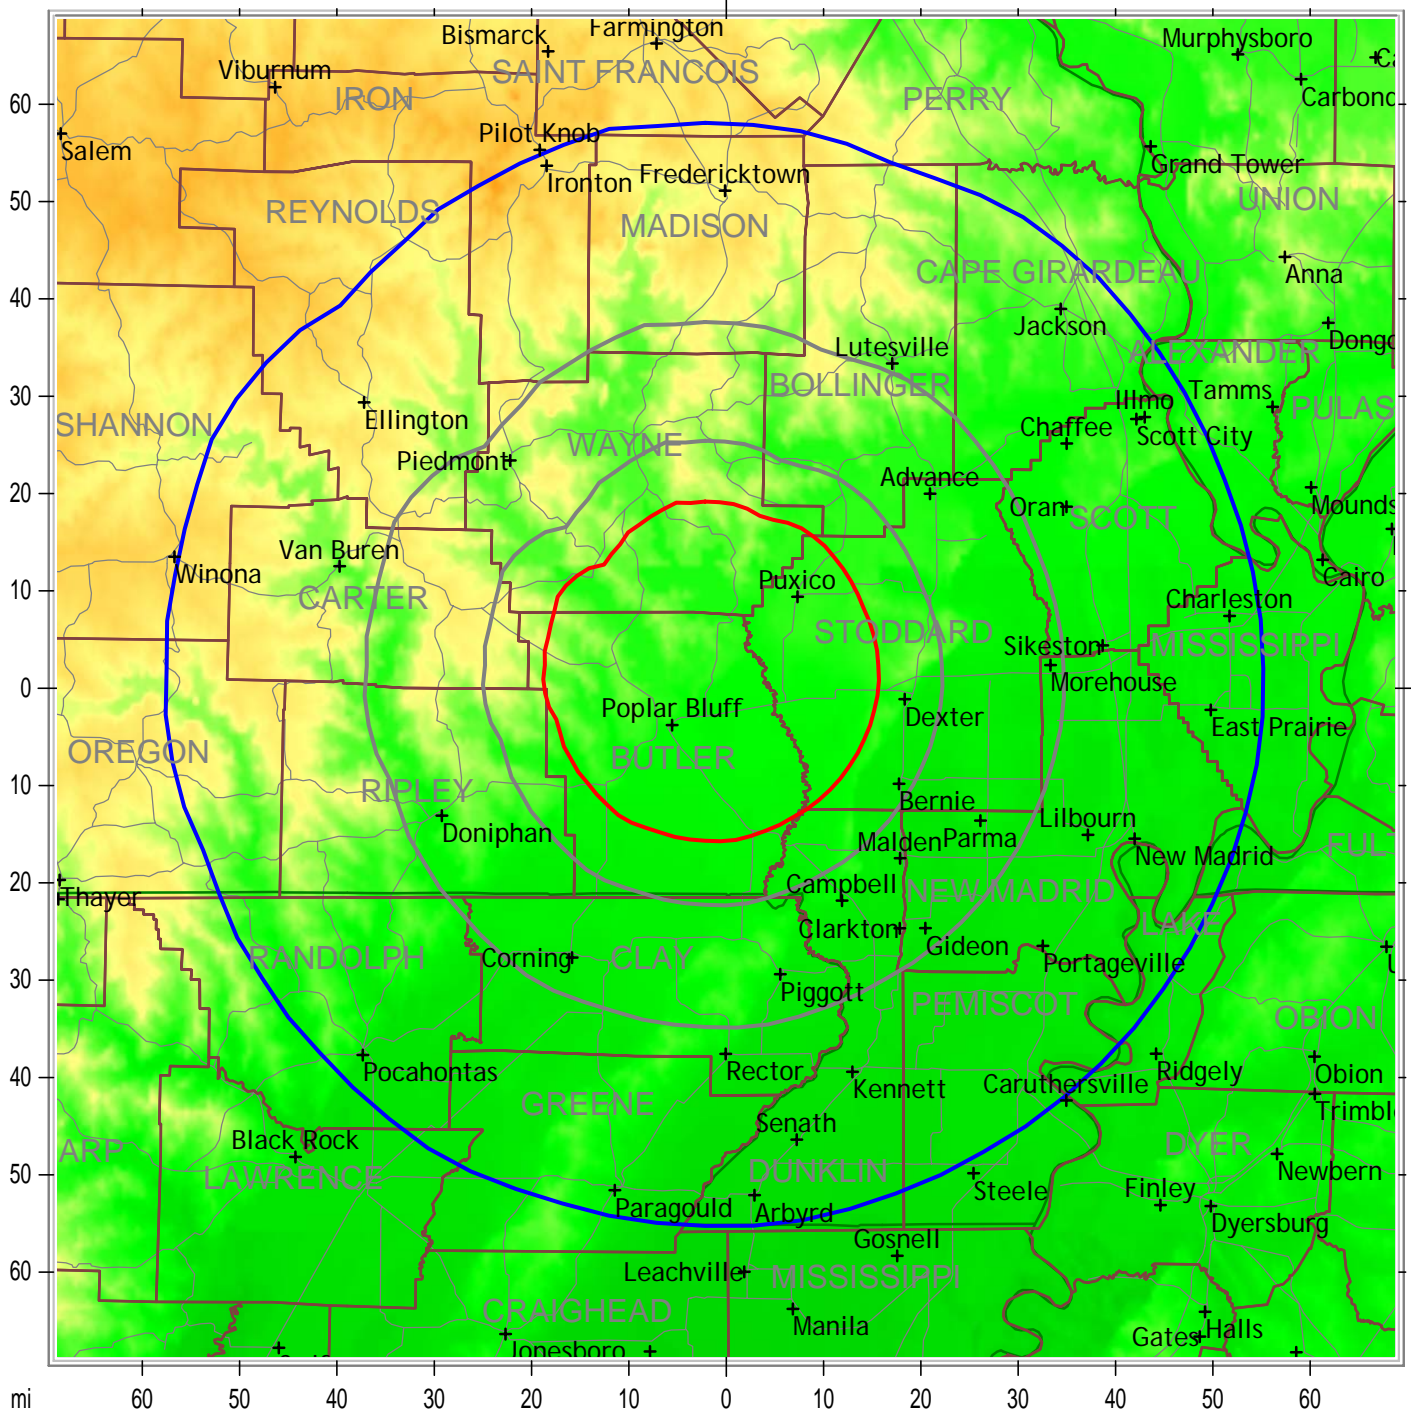

KLUE 103 Coverage Map

Produced in 2006 by REALcoverage.com +1 802 758 5000