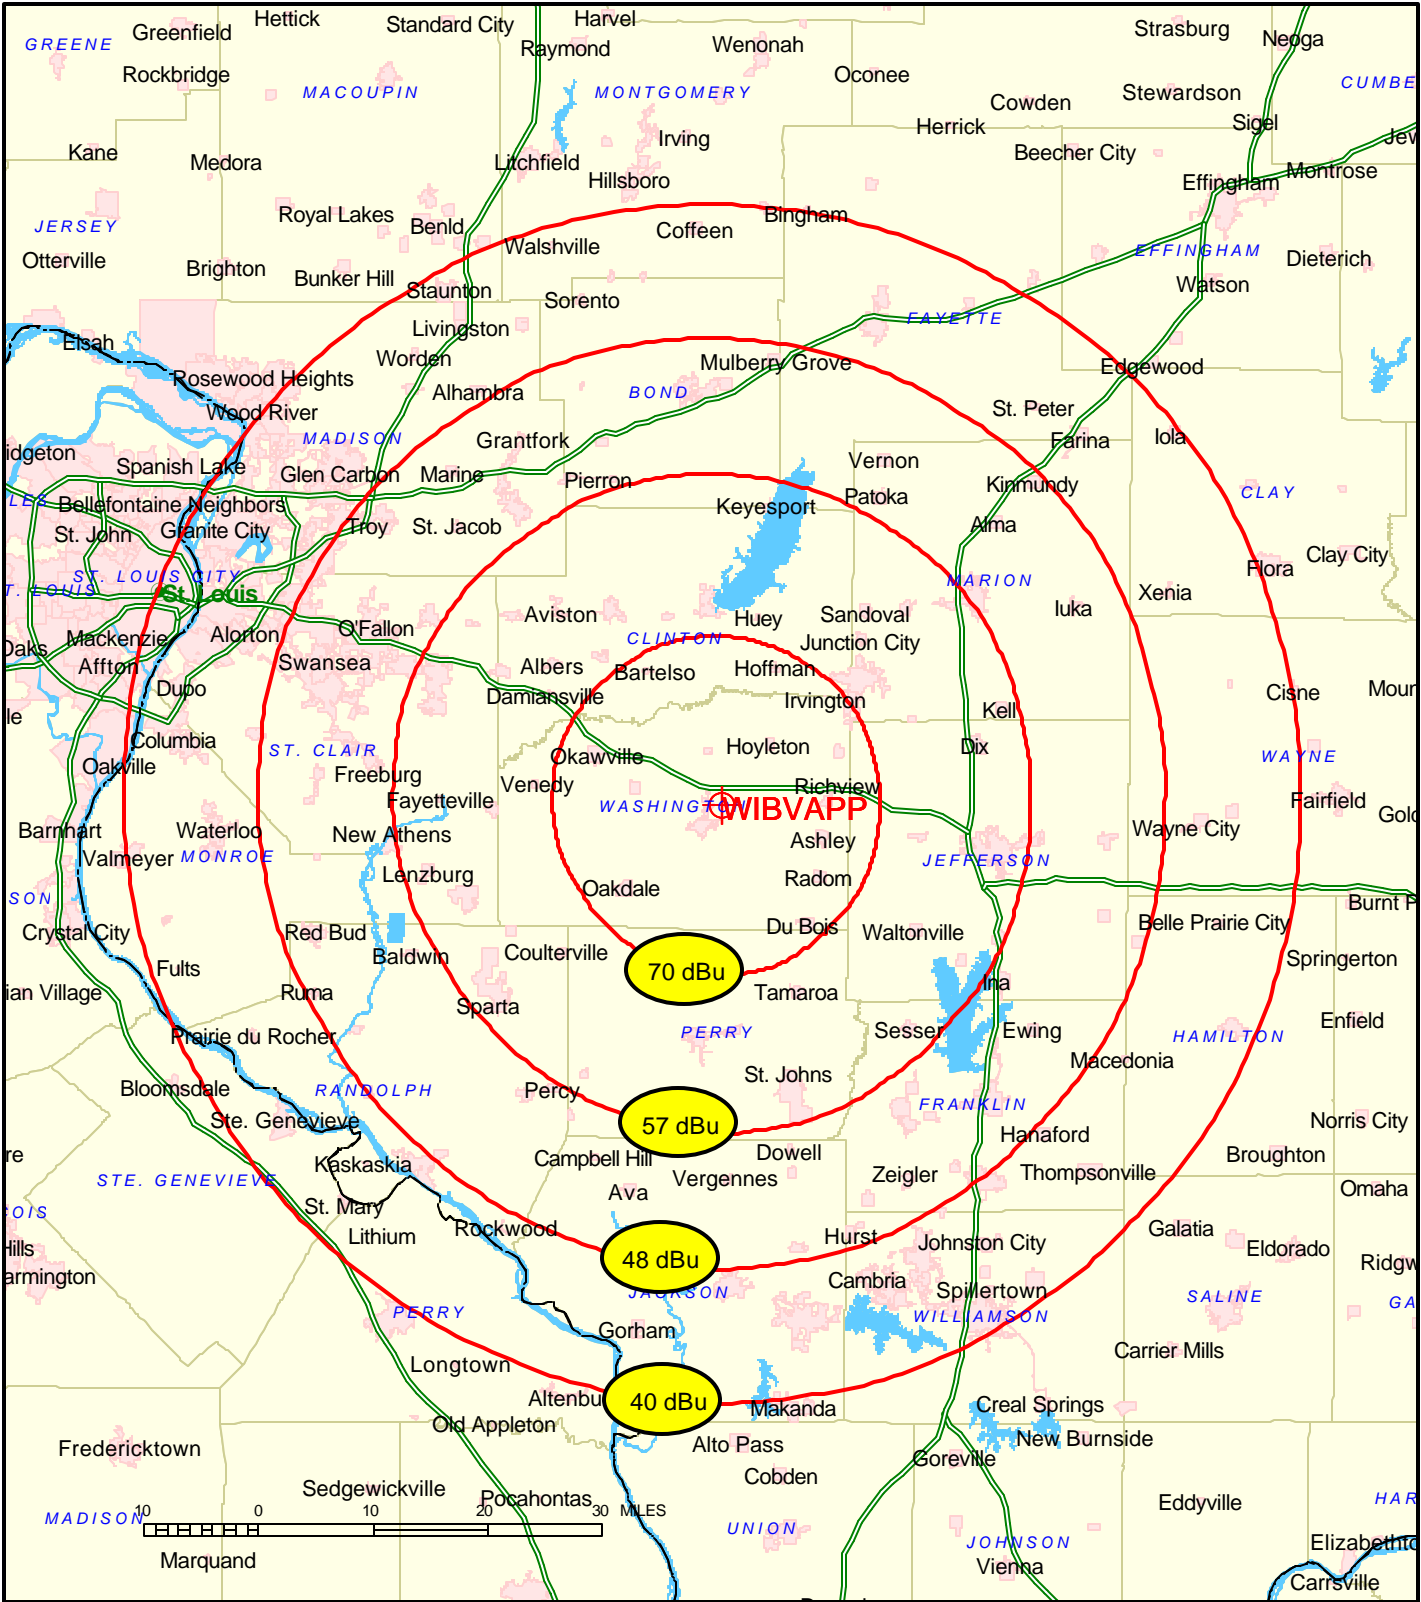

Population Data:  
 70 dBu Contour = 17,648 persons  
 57 dBu Contour = 155,916 persons  
 48 dBu Contour = 445,376 persons  
 40 dBu Contour = 1,048,273 persons

**WIBV, OKAWVILLE, ILLINOIS**  
**102.1 MHz, 9.7 kW ERP, 160 m HAAT**  
**Pending FCC Application File No. BPH-20040903ABO**

The contours shown above are the WIBV 57 dBu primary service contour, the WIBV 70 dBu city-grade contour and the WIBV 48 dbu & 40 dBu contours predicted in the manner prescribed by the Federal Communications Commission. In the absence of interference, satisfactory coverage can be expected within the 40 dBu contour area.